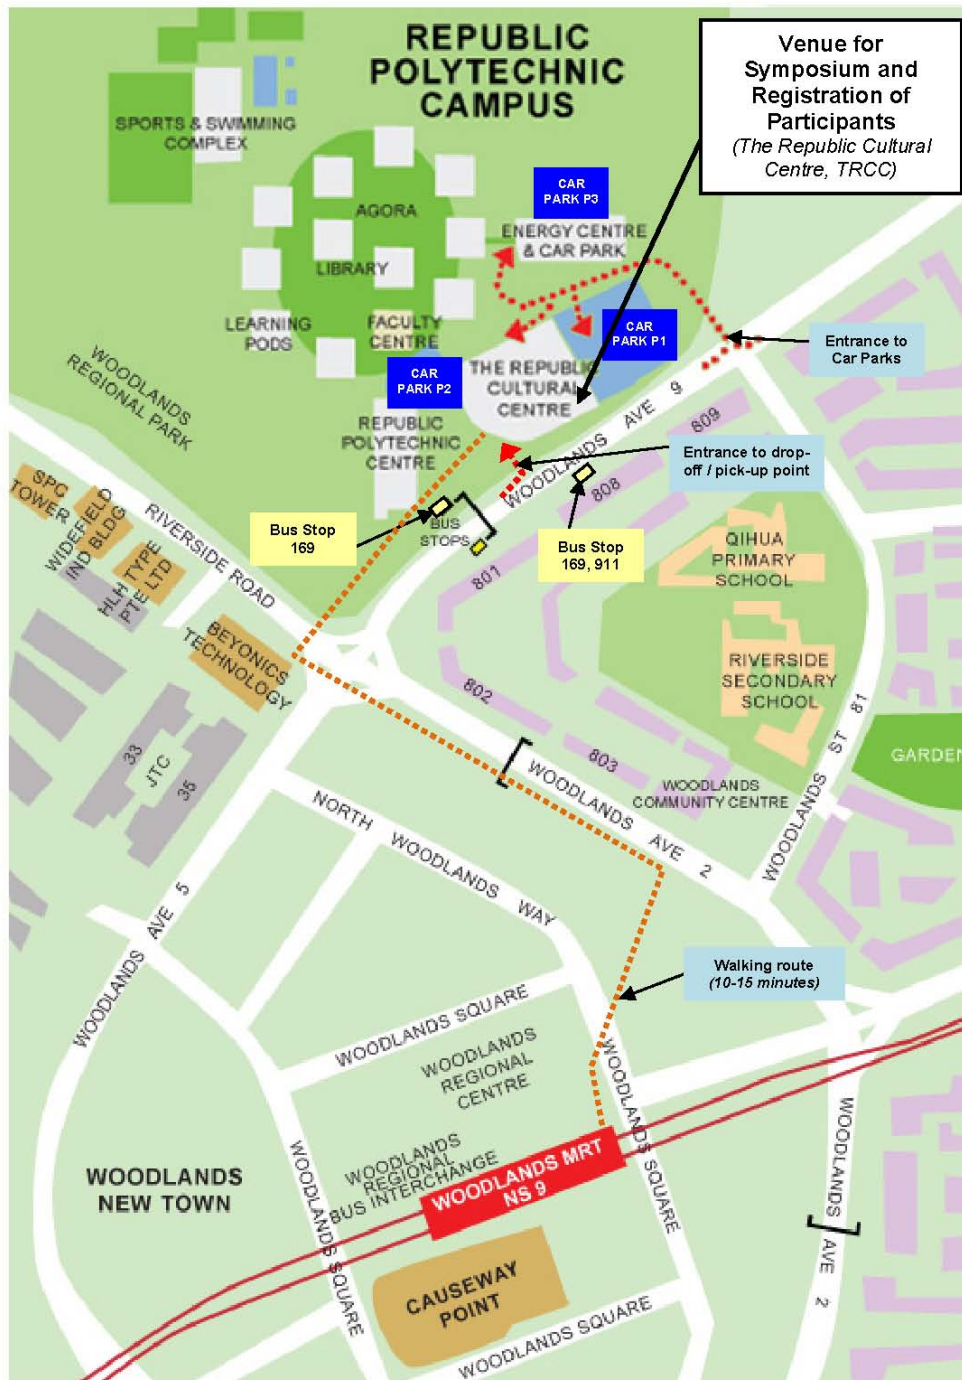

Getting to the International PBL Symposium 2009 Venue
Republic Polytechnic

By Car or Taxi (Shortest Route)

PIE (Jurong)	Exit onto BKE(Woodlands) (Exit 24)
BKE	Exit onto SLE (Exit 8)
SLE	Exit via Woodlands Ave 2 (Exit 10)
Woodlands Ave 2	Turn right into Woodlands Ave 9 at the 4th junction (after you see Woodlands MRT Station on your left)
Woodlands Ave 9	Turn left into The Republic Polytechnic Cultural Centre (TRCC)

Car Parks	Parking is available at the car park besides TRCC, at the basement of Republic Polytechnic Centre, and at the Energy Centre & Car Park. <i>See map for entrance to car parks and locations of car parks</i>
Taxi or Car Drop-off / Pick-up Point	Drop-off / pick-up point is in front of TRCC. <i>See map for entrance to the drop-off / pick-up point</i>

By MRT

NS9 Woodlands Station	Take the North South Line (NSL) and alight at NS9 Woodlands Station
------------------------------	---

By Bus

Woodlands Interchange	168 169 178 187 856 858 900 901 903 911 912 913 925 926 960 961 962 964 925C 961
Woodlands Ave 9	169 911 <i>See map for locations of bus stops</i>
Woodlands Ave 2	169 903

On Foot

Woodlands MRT Station or Woodlands Bus Interchange to Republic Polytechnic	Covered walkway, estimated walking time is 10-15 minutes <i>See map for walking route</i>
---	---